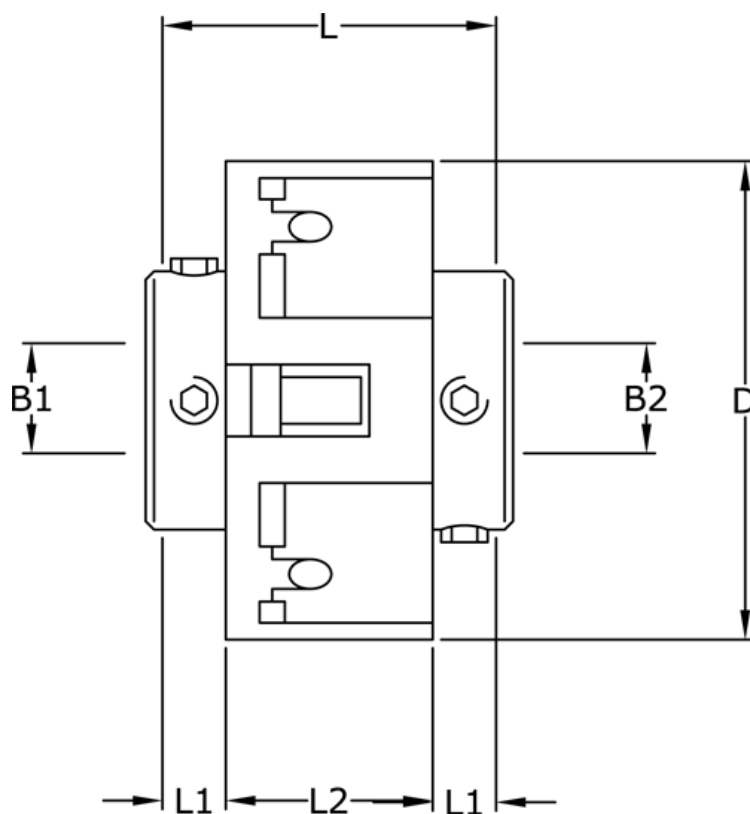

Article number: 3322201342832

Description: Uni-Lat Coupling size 201.34.28.32
set screw hub, bore 8/10 mm

Measures

B1	= 8
B2	= 10
D	= 34
L	= 25.2
L1	= 8.1
L2	= 8.9
Screw	= M4